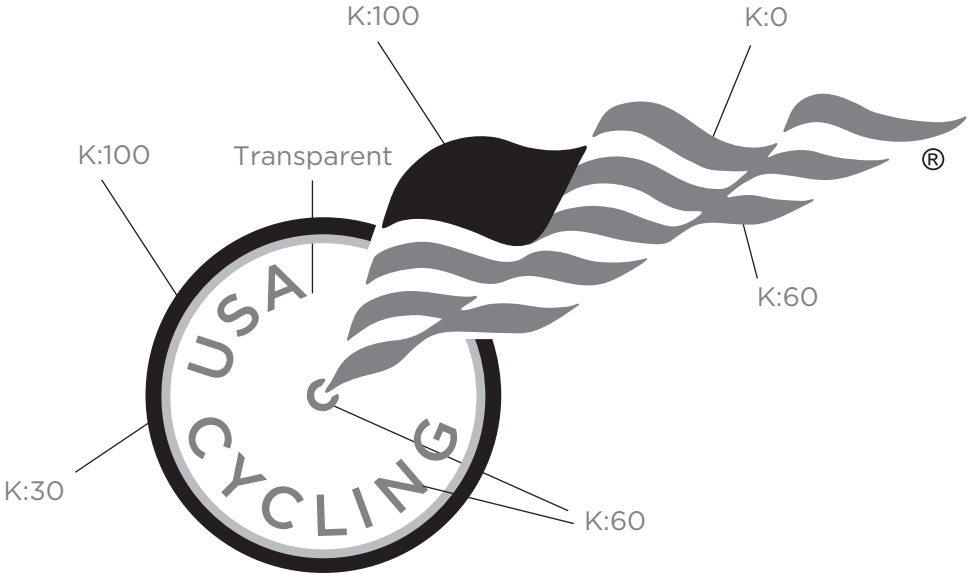

USA CYCLING LOGO GUIDELINES

This logo is approved for full usage.

USA Cycling Descriptors

ROAD

ROAD

TRACK

TRACK

MOUNTAIN

MOUNTAIN

CYCLO-CROSS

CYCLO-CROSS

BMX

BMX

Pantone Breakdown

CMYK Breakdown

Grayscale Breakdown