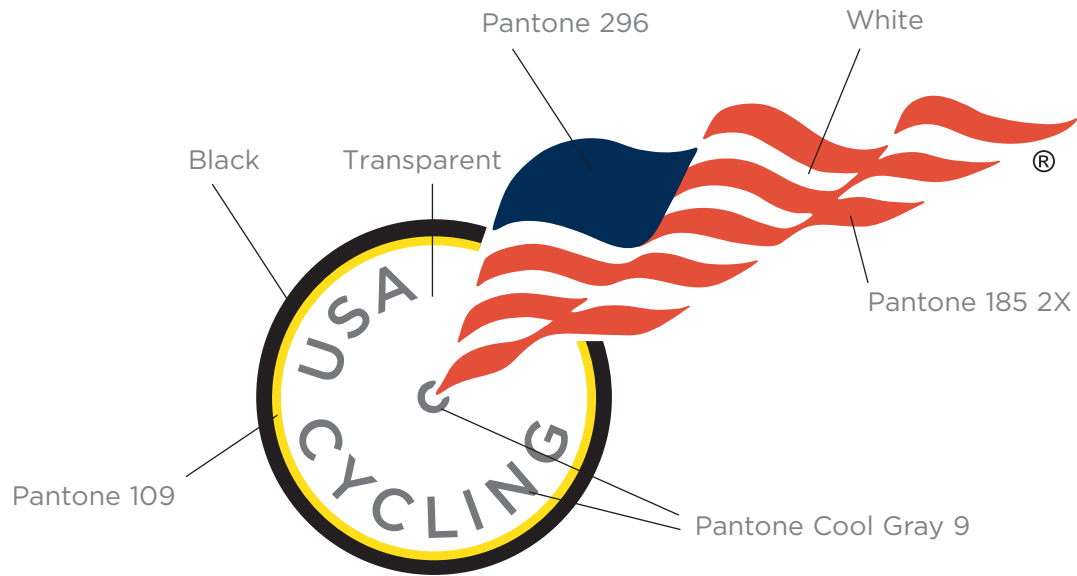

MOUNTAIN

CYCLO-CROSS

CYCLO-CROSS

BMX

BMX

Pantone Breakdown

CMYK Breakdown

Grayscale Breakdown

Typography

The USA Cycling typeface is Gotham, made by Hoefler Foundry.

Gotham Book: abcdefghijklmnopqrstuvwxyz

Gotham Medium: abcdefghijklmnopqrstuvwxyz

The USA Cycling logo is to be used as specified, and not altered in any way. Use only the colors and typography specified in this guide. No substitutions are permissible.