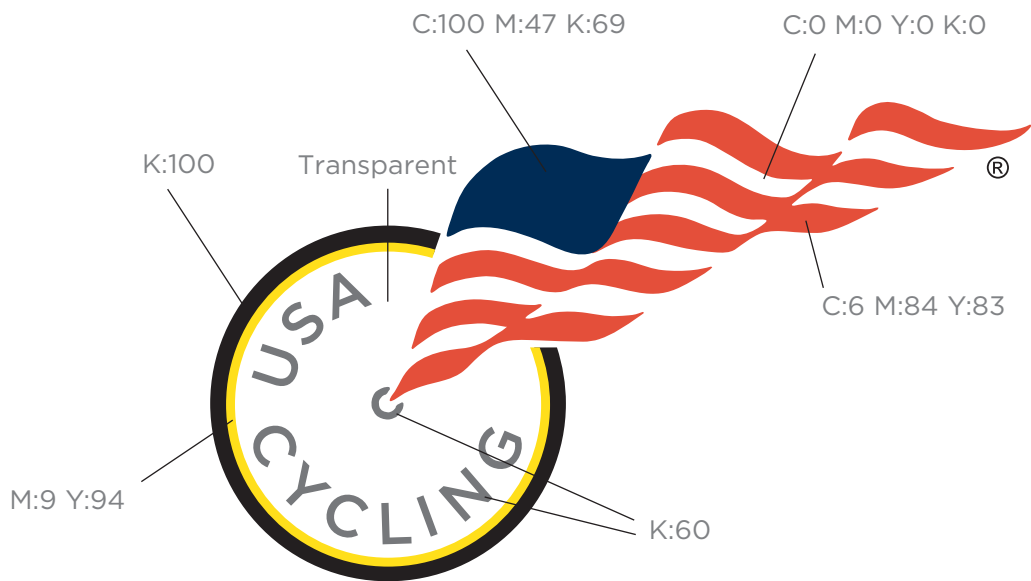

USA CYCLING LOGO GUIDELINES

This logo is approved for full usage.

USA Cycling Descriptors

ROAD

ROAD

TRACK

TRACK

MOUNTAIN

MOUNTAIN

CYCLO-CROSS

CYCLO-CROSS

BMX

BMX

Pantone Breakdown

CMYK Breakdown

Grayscale Breakdown

Typography

The USA Cycling typeface is Gotham, made by Hoefler Foundry.

Gotham Book: abcdefghijklmnopqrstuvwxyz

Gotham Medium: abcdefghijklmnopqrstuvwxyz

The USA Cycling logo is to be used as specified, and not altered in any way. Use only the colors and typography specified in this guide. No substitutions are permissible.