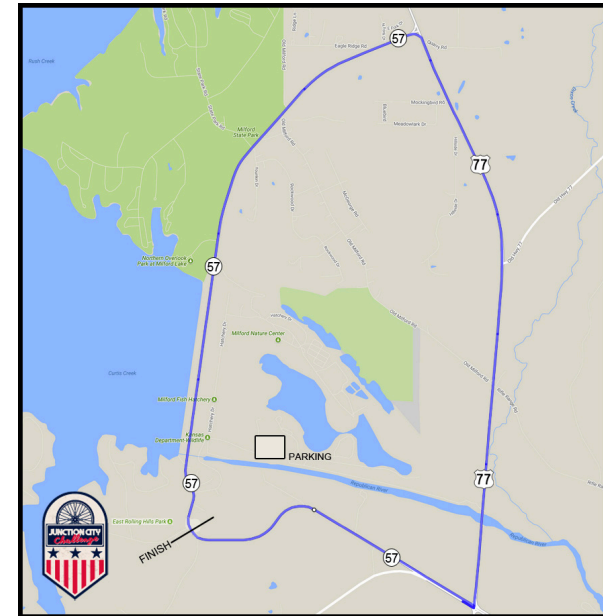

Race Categories	Duration	Start Time	Purse	Payout
Masters Men 60+	2 laps	9:00am	$300	90/80/70/60
Mens Category 5	2 laps	9:03am	Awards	
Masters Women 60+	2 laps	9:06am	$200	80/60/40/20
Womens Category 4/5	2 laps	9:06am	$300	90/80/70/60
Juniors	1 lap	9:09am	Awards	
Grand Fondo	1 lap	9:15am	Awards	
Mens Category 1/2	5 laps	10:15am	$800	200/150/120/100/90/80/60
Mens Category 3	4 laps	10:18am	$600	150/100/90/80/70/60/50
Womens Category 1/2/3	4 laps	10:21am	$550	150/100/80/70/60/50/40
Masters Men 40+/50+	4 laps	12:00pm	$550	150/100/80/70/60/50/40
Mens Category 4	4 laps	12:05pm	$400	110/90/80/70/50
Masters Women 40+/50+	3 laps	12:10pm	$300	90/80/70/60

Junction City Challenge Race Schedule