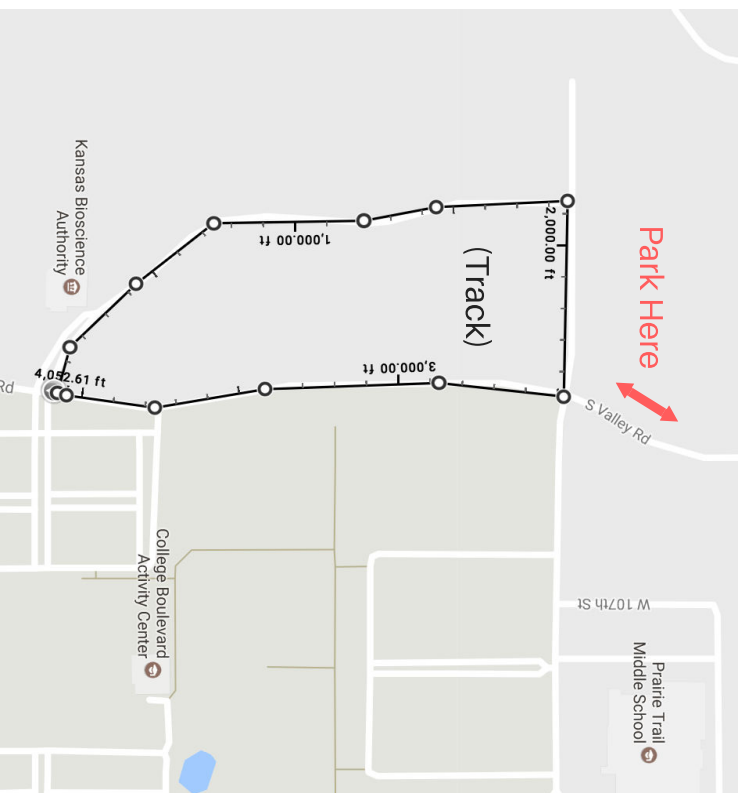

WEDNESDAY NIGHT WORLDS

Registration opens at 5:30pm

C Race

6pm 20 min + 3 laps

Men Cat 5, Women Cat 4/5

B Race

6:30pm 35 min + 3 laps

Men Cat 4, Women Cat 3/4

A Race

7:15pm 50 mins + 3 laps

Cat 1/2/3 Men, Women Cat 1/2/3

Rules & Scoring

All USA Cycling rules apply. USAC approved helmets must be used at all times. This is a training race! We'll score top 3. We'll tinker with categories times, etc. to improve the race. Riders who are dropped are encouraged to jump back into the pack. However, you will be out of contention and may not sprint for the finish. Promoter reserves the right to adjust start times, race distance, and race categories to optimize the event.

Weather

Races will be held rain or shine but not heavy rains or thunderstorm. Use our Facebook and twitter for race day announcements.

Single Entry $16

Series Pass $125

All riders must present a valid and current USA Cycling license in order to compete. Onsite $10 one-day licenses available only for Cat 5 men and women. James Whittaker Financial Practice offers a complimentary first race to any women who's racing her first Revolution Racing Event! Don't forget your USAC 1 day licenses. No Refunds.

Prizes

Chamois Butt'r Go Stick is sponsoring the series with a selection of **custom leader jerseys** that may be worn by each week's winners. After each night of races, the winners will take home a Leader Jersey and a Chamois Butt'r Go Stick. The jersey will move to the leader of the series as the weeks progress. **The overall winner at the end will keep their jersey.**

Ladies Night

On June 28th & August 2nd we will add a Beginners only Cat 4/5 Women's race at 6pm. All races will start 10 minutes later than normal.

Location & Course

Course is located just north of College Blvd. at S Roundtree St and S Valley Rd. Course is flat with wide roads and lights! Park North of the course on S. Valley Rd.

Entry Fee	
Single Entry	$16
Series Pass	$125

REVOLUTION RACING

RACE CLEAN

#wedworlds • Olathe, KS

revolution-racing.com

Permit Number: 2017-1934