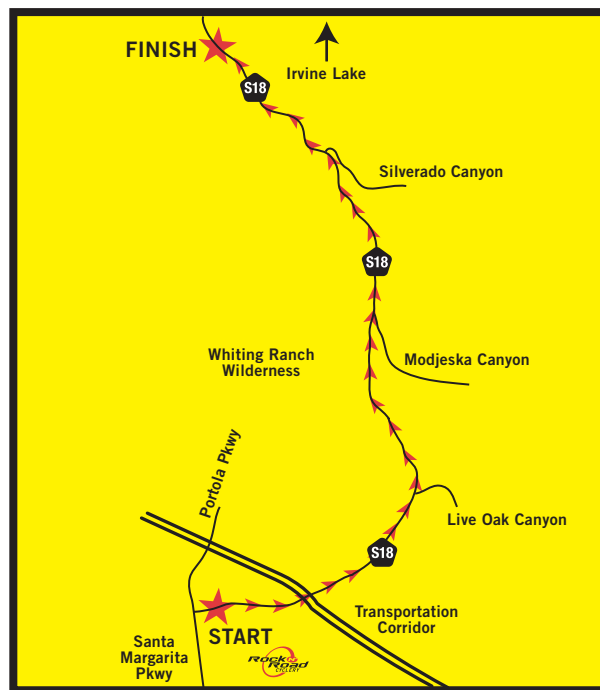

USA CYCLING Permit pending

All races are subject to cancellation in the event of inclement weather.

Rock N' Road Cyclery, 27825 Santa Margarita Parkway, Unit A, Mission Viejo, CA 92691