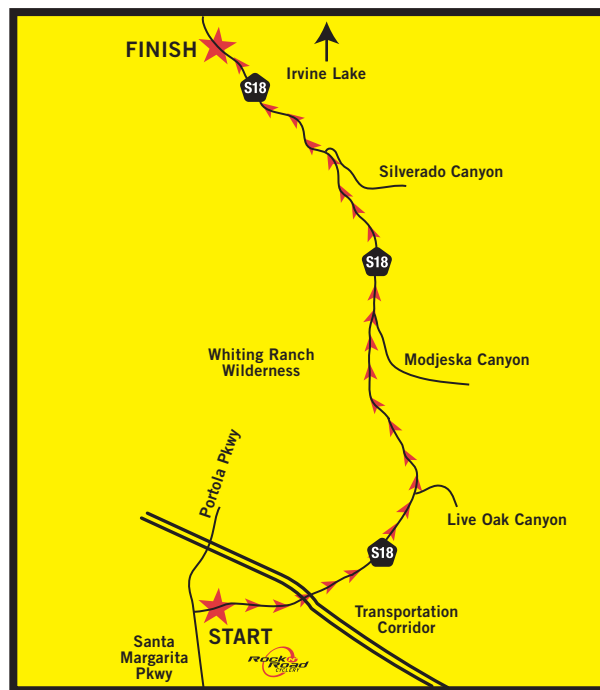

COURSE: 11 miles starting on the bike trail next to El Toro Road, just north of Portola Parkway and transitions to the bike lane on Santiago Canyon Road. Terrain consists of an incline at the start, a one-mile climb and rolling terrain to the finish near Irvine Lake.

DIRECTIONS to Rock N' Road Cyclery

From the North take I-5 to El Toro Road exit. Turn left onto El Toro. Go approximately 4 miles to Santa Margarita Parkway. Turn Right. Turn left at the second light (past Los Alisos Blvd) into shopping center.

From San Diego take I-5 North to El Toro Road exit. Turn right onto El Toro. Follow directions above.

Held under USA CYCLING Permit 2016-1294
All races are subject to cancellation in the event of inclement weather.