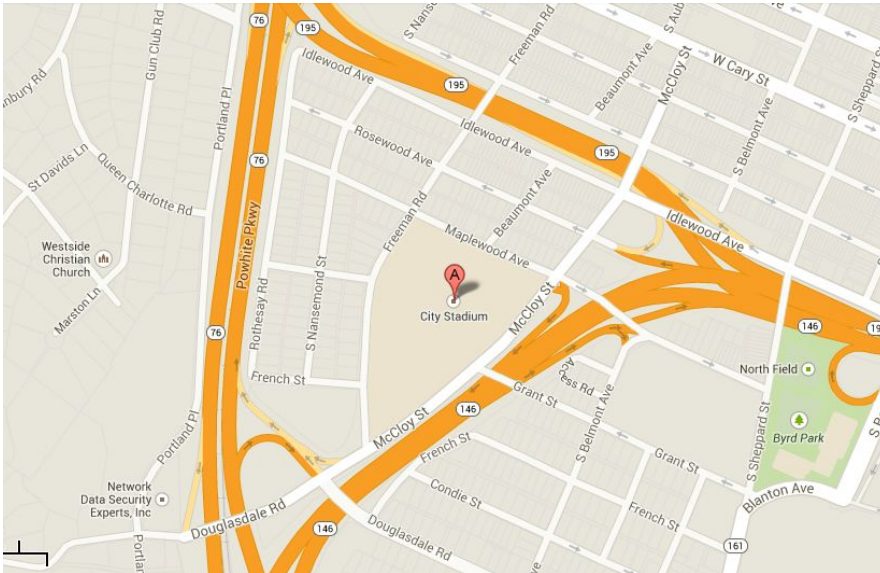

### Location

Richmond City Stadium  
600 McCloy St.  
Richmond VA, 23221

<https://maps.google.com/maps?q=city+stadium,+richmond>

### Directions:

#### Coming down 95S

Take 95 to exit 79 to merge onto I-195 S towards Powhite Parkway  
Slight right onto VA-195 E  
Exit onto Rosewood Ave  
Turn left onto McCloy St.

#### Coming from 64E

Take exit 186 on the left to merge onto I-195S towards Powhite  
Parkway  
Slight right onto VA-195 E  
Exit onto Rosewood Ave  
Turn left onto McCloy St.

As per Richmond City's request, **THE ACTUAL PLAYING FIELD IS OFF LIMITS TO ALL RACERS AND GUESTS.**  
Please contact Samuel Park, [sam@richmondcyclingscorps.org](mailto:sam@richmondcyclingscorps.org), 571.338.6190 if you have any questions about the event.