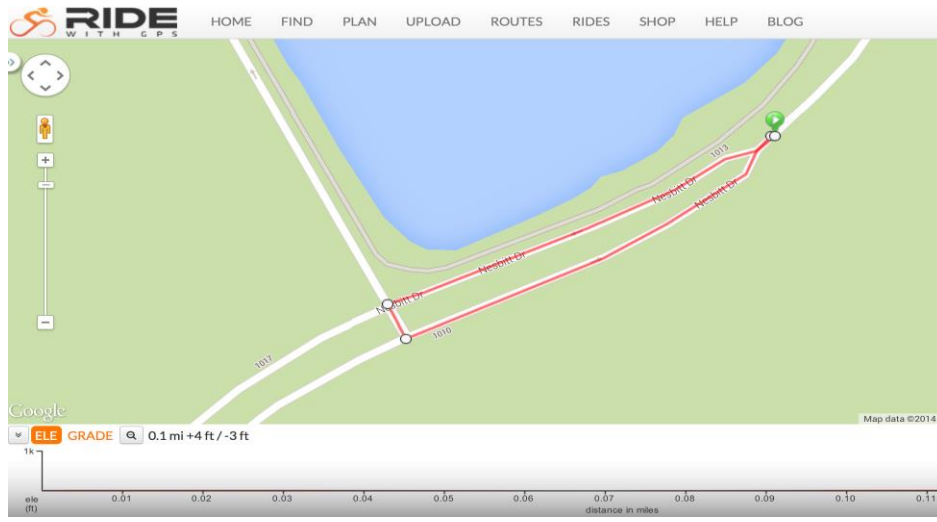

All Kiddos will receive race finisher ribbons, & prizes

Big Wheel, 3–5, 6–8, 9 -12.

Be sure to stop by registration before 11:30AM so we can give your little bike peddler officially registered (race # and everything!)

Race Hotels

Courtyard by Marriott, 6mi from course, 8min drive

865 Conference Drive
Goodlettsville, TN 37072
615-851-3000