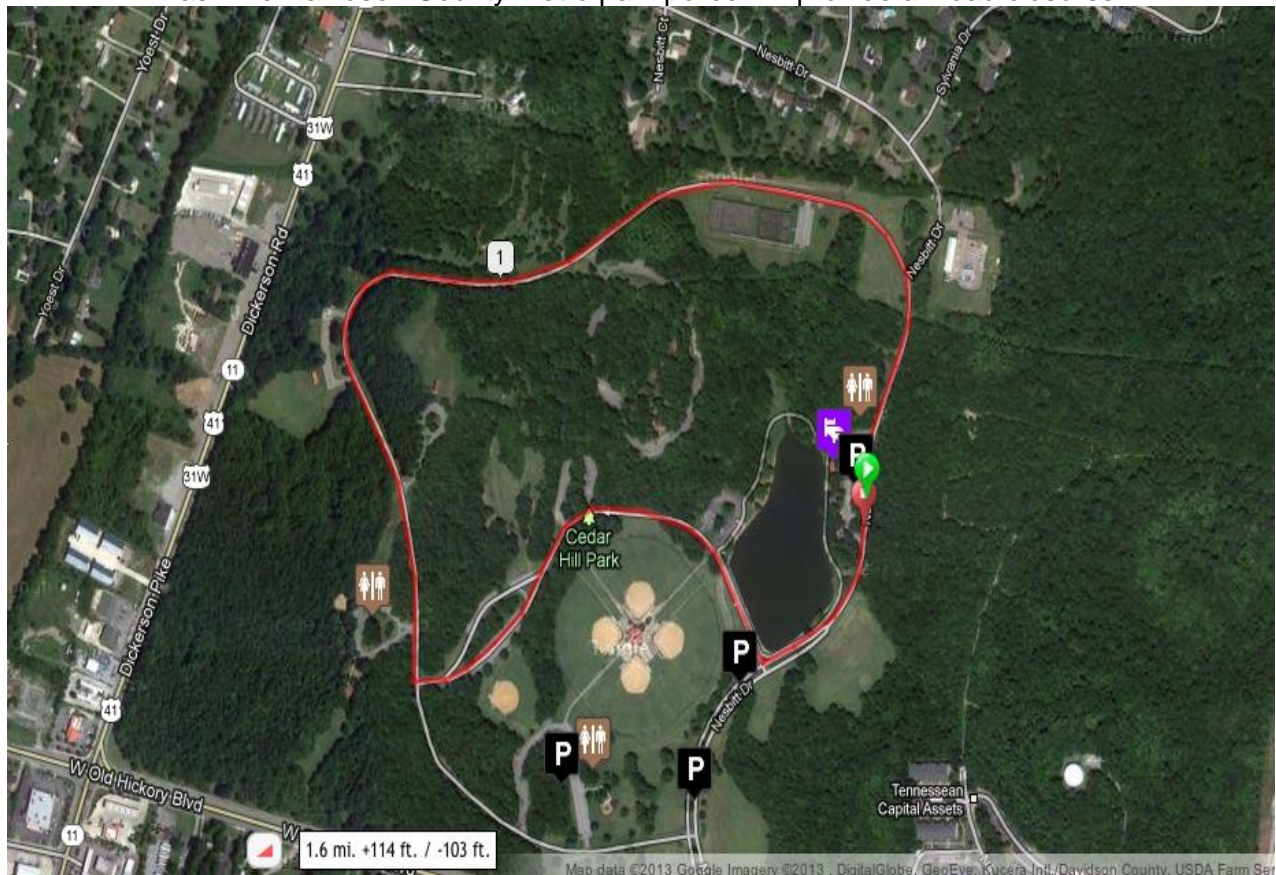

Pre-registration packet p/u Sat. Mar. 29th, 5PM-8PM CST, at the Black Abbey Brewing Company, 2952 Sidco Drive, Nashville, TN 37204

Course Description

The Cedar Hill Criterium Race is a true sprinters delight & takes place on a closed 1.6mile loop w/nicely paved road, featuring two turns, 4 punchy-bumps and a fast sprint finish! Nashville Davidson County metro park police will provide all road closures.

Course Description

The Cedar Hill Criterium Race is a true sprinters delight & takes place on a closed 1.6mile loop w/nicely paved road, featuring two turns, 4 punchy-bumps and a fast sprint finish!

Nashville Davidson County metro park police will provide all road closures.