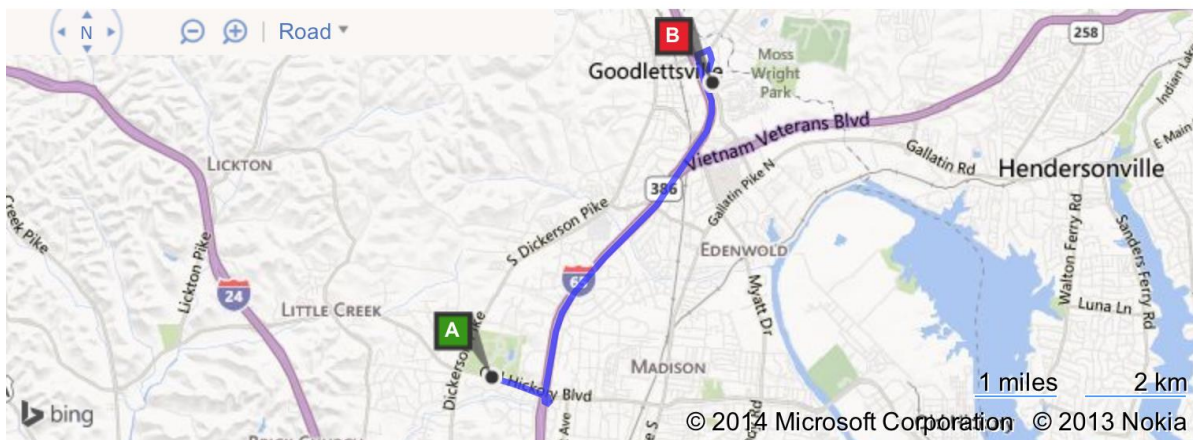

Race Hotels

Courtyard by Marriott, 6mi from course, 8min drive

865 Conference Drive
 Goodlettsville, TN 37072
 615-851-3000

Other downtown Nashville hotels (5 miles from course)

<http://www.google.com/hotelfinder/#search;l=Nashville,+TN;d=2012-10-21;n=1;si=ea26751a>